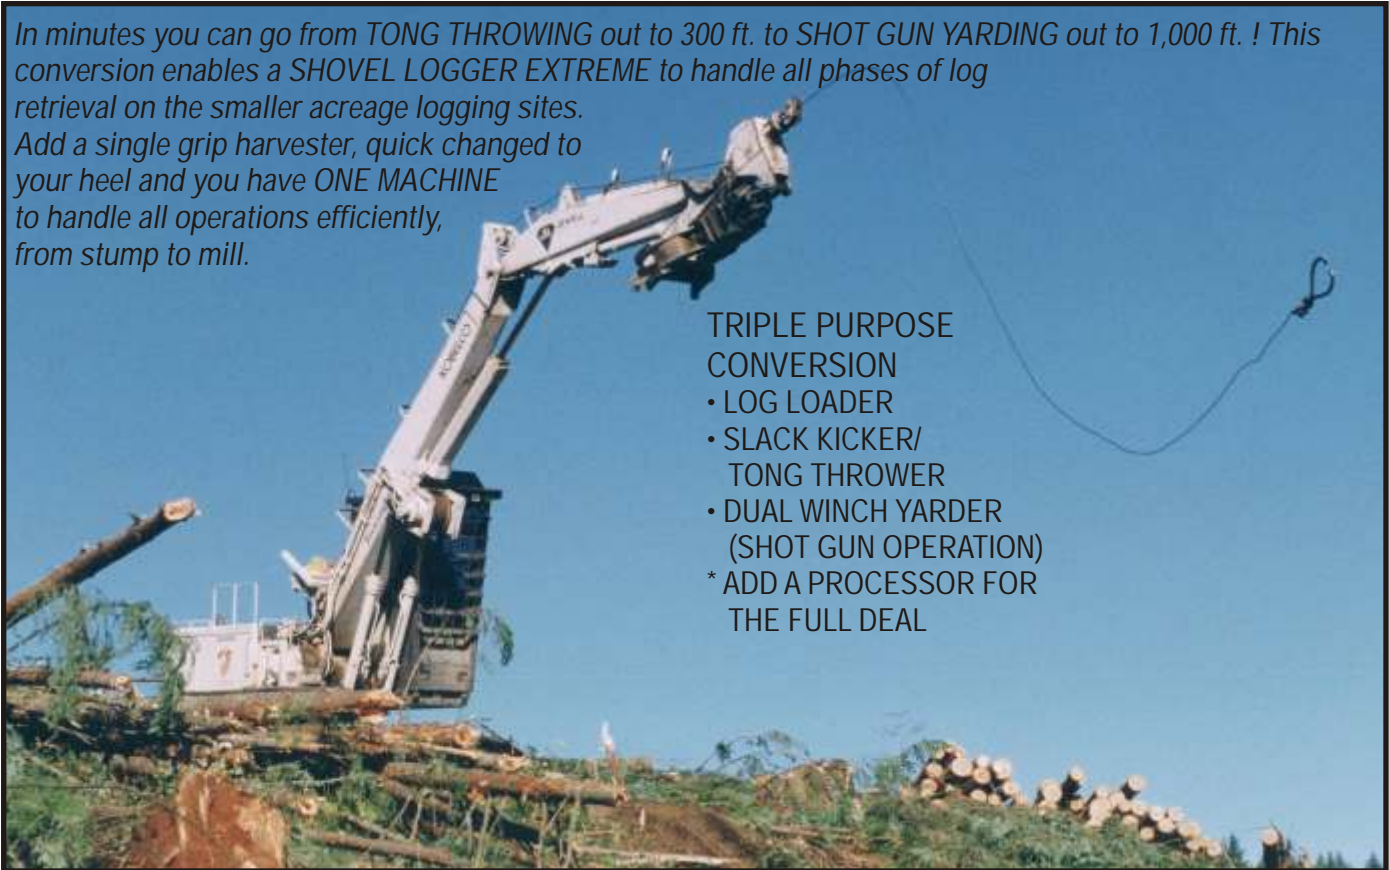

# YOADER Hydraulic Log Loader/Tong Thrower/Yarder Conversions

**PALADIN**  
CUSTOM MATERIAL HANDLING

**Combination Winch/Tong Thrower and Yarder Winch adapts any machine into a tong throwing, log grabbing yarder.**

*In minutes you can go from TONG THROWING out to 300 ft. to SHOT GUN YARDING out to 1,000 ft. ! This conversion enables a SHOVEL LOGGER EXTREME to handle all phases of log retrieval on the smaller acreage logging sites. Add a single grip harvester, quick changed to your heel and you have ONE MACHINE to handle all operations efficiently, from stump to mill.*

- TRIPLE PURPOSE CONVERSION**
- LOG LOADER
  - SLACK KICKER/ TONG THROWER
  - DUAL WINCH YARDER (SHOT GUN OPERATION)
  - \* ADD A PROCESSOR FOR THE FULL DEAL

**Standard Features:**

- "Jewell logging boom with custom slack kicker heeling rack with built in slack kicker drive.
- "Heavy duty double sheave balanced fairlead.
- "Tong Thrower/Main Line Winch Pullmaster Model H25 high efficiency planetary winch with high speed reverse
- "Yarder/Haulback Winch Pullmaster Model HL25 high efficiency planetary winch with a two speed feature that gives high speed power in and power out along with low speed power in.
- "Heavy duty shovel log guarding including: guarded 4' elevated tilt cab, catwalks and underhouse guarding.
- "Custom additional counterweight. Heavy duty belly pan. Reinforced drive motor covers.
- "Jewell Model JM4051SLBR or JM4555SLBR shovel logging grapple.

**Tong Thrower/Main Line Winch Specifications:**

- Performance: 25,000# line pull: 880 FPM inhaul speed, 5,700 FPM payout speed

**Yarder/Haulback Winch Specifications:**

- Performance:
- Bare Drum    Low 25,000 lbs. @ 280 fpm  
                  Hi/Rev 5360 lbs. @ 1290 fpm
  - Mean Drum    Low 16,049 lbs. @ 436 fpm  
                  Hi/Rev 3437 lbs. @ 2036 fpm
  - Full Drum      Low 11,818 lbs. @ 590 fpm